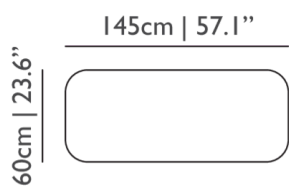

30cm | 11.8"

Product

WIDTH 110cm | 43.3"
HEIGHT 30cm | 11.8"
DEPTH 110cm | 43.3"

Packaging

WIDTH 119cm | 46.9"
HEIGHT 36cm | 14.2"
CUBAGE 0.51m³ | 18ft³
LENGTH 119cm | 46.9"
WEIGHT 45kg | 99.2lbs

Technical

MATERIAL

Solid oak

THICKNESS TABLETOP

6cm | 2.4"

SHAPE

Square

Zio Coffee Table / 145

Dimensions

Product

WIDTH 145cm | 57.1"

HEIGHT 30cm | 11.8"

DEPTH 110cm | 43.3"

Packaging

WIDTH 153cm | 60.2"

HEIGHT 36cm | 14.2"

CUBAGE 0.37m³ | 13.23ft³

LENGTH 68cm | 26.8"

WEIGHT 30kg | 66.14lbs

Technical

MATERIAL

Solid oak

THICKNESS TABLETOP

6cm | 2.4"

SHAPE