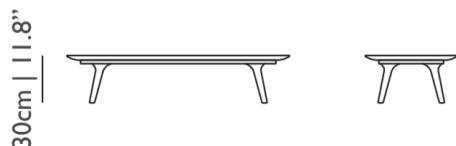

30cm | 11.8"

Product

WIDTH 110cm | 43.3"
HEIGHT 30cm | 11.8"
DEPTH 110cm | 43.3"

Packaging

WIDTH 119cm | 46.9"
HEIGHT 36cm | 14.2"
CUBAGE 0.51m³ | 18ft³
LENGTH 119cm | 46.9"
WEIGHT 45kg | 99.2lbs

Technical

MATERIAL

Solid oak

THICKNESS TABLETOP

6cm | 2.4"

SHAPE

Square

Zio Coffee Table / 145

Dimensions

Product

WIDTH 145cm | 57.1"

HEIGHT 30cm | 11.8"

DEPTH 110cm | 43.3"

Packaging

WIDTH 153cm | 60.2"

HEIGHT 36cm | 14.2"

CUBAGE 0.37m³ | 13.23ft³

LENGTH 68cm | 26.8"

WEIGHT 30kg | 66.14lbs

Technical

MATERIAL

Solid oak

THICKNESS TABLETOP

6cm | 2.4"

SHAPE